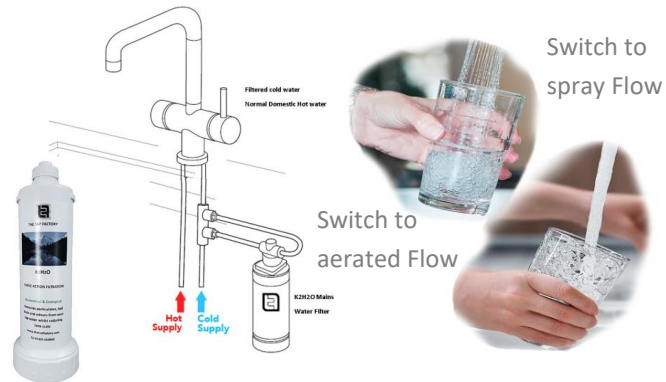

**RRP £249**

**Brushed Copper & Black Velvet Finish**

**TFK2H2O Filter Kit RRP £119**

**Page 35**