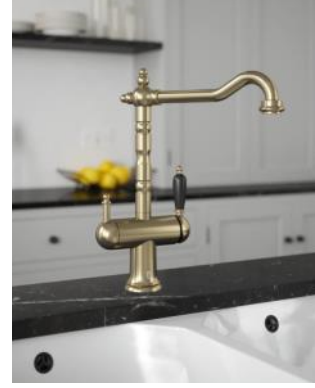

TFHOTTAP16-BLACK
Brushed Brass & Vanto Black