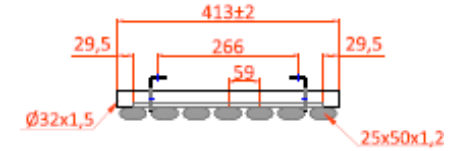

VIBRANCE RADIATOR DIMENSIONS & BTU OUTPUTS

SEPERATOR GKK-0241

GKK-0241