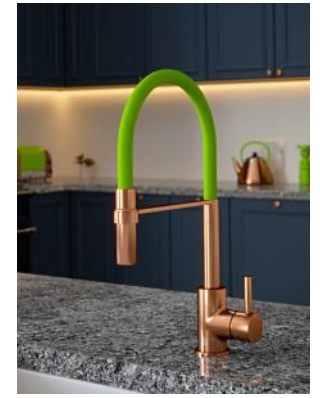

TFVIBTUBECOP-GREEN
Copper & Green Tea