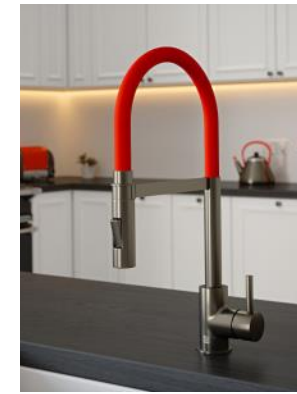

TFVTSGUN-ORANGE
Gun Metal & Orange Zest