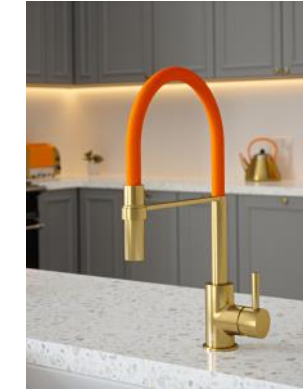

TFVIBTUBE BB-ORANGE
Brushed Brass & Orange Zest