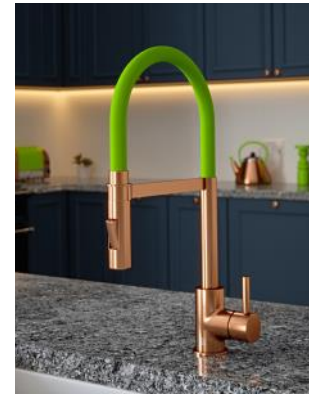

TFBTSCOP-GREEN
Brushed Copper & Green Tea