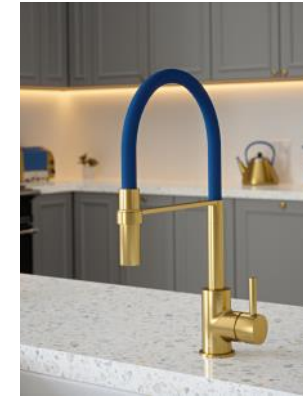

TFVIBTUBE BB-BLUE
Brushed Brass & Salamanca Blue