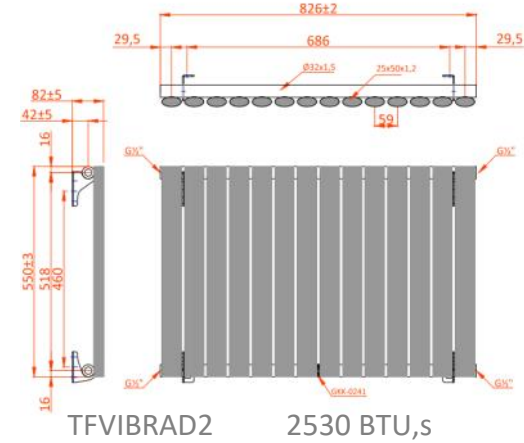

VIBRANCE RADIATOR DIMENSIONS & BTU OUTPUTS