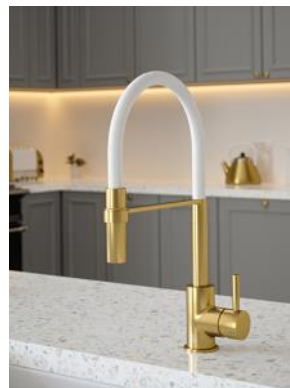

TFVIBTUBE BB—WHITE
Brushed Brass & Ghost White