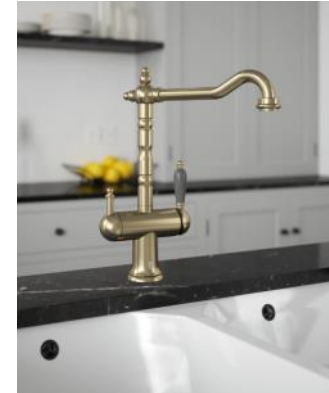

TFHOTTAP16-GREY
Brushed Brass & Anthracite