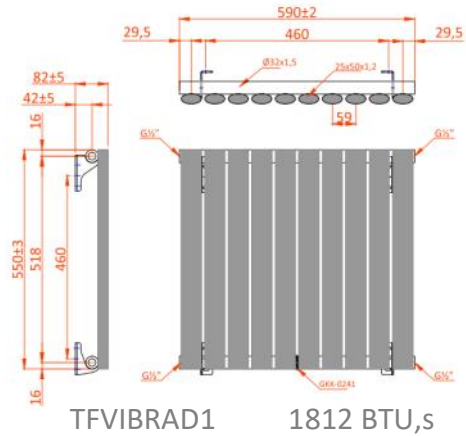

VIBRANCE RADIATOR DIMENSIONS & BTU OUTPUTS