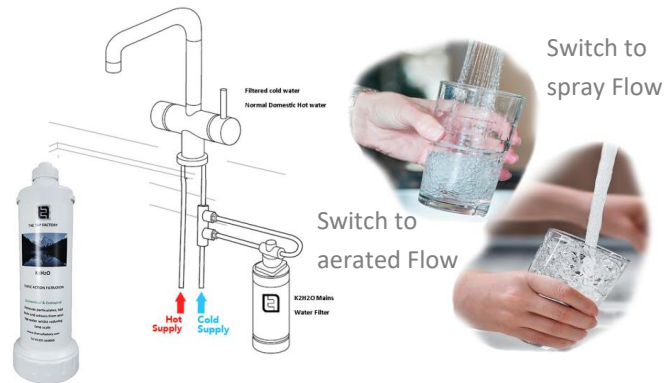

**Vanto Black & Black Velvet Finish**

**TFK2H2O Filter Kit RRP £119**