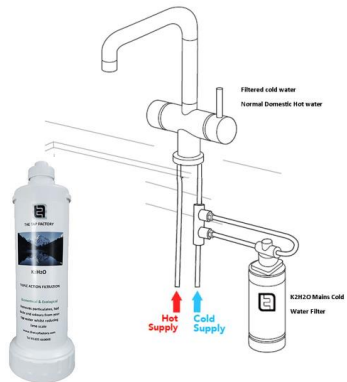

**TFVIBTUBECP-MUSTARD**  
Chrome & Mustard Pot

**TFVIBTUBECP-MUL**  
Chrome & Mulberry Wine

**TFVIBTUBE BB —BLACK**

**RRP £199**

**Brushed Brass & Black Velvet Finish**

**TFK2H2O Filter Kit RRP £119**

**VIBRANCE TUBE**