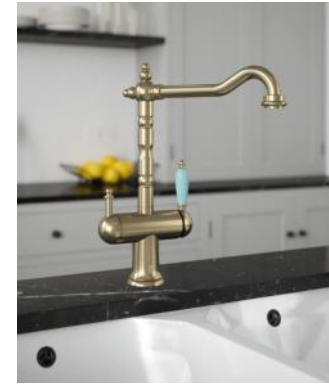

TFHOTTAP16-BLUE
Brushed Brass & Pastel Blue