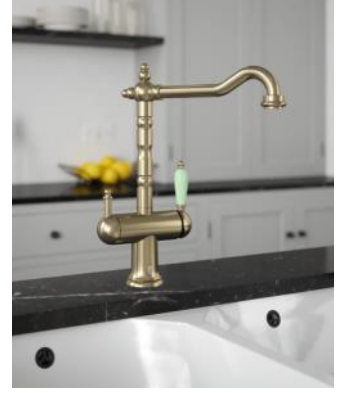

TFHOTTAP16-MINT
Brushed Brass & Peppermint