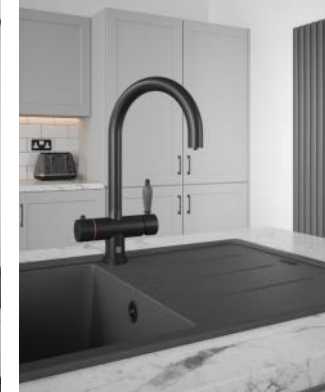

TFHOTTAP18BK-GREY
Vanto Black & Anthracite Grey