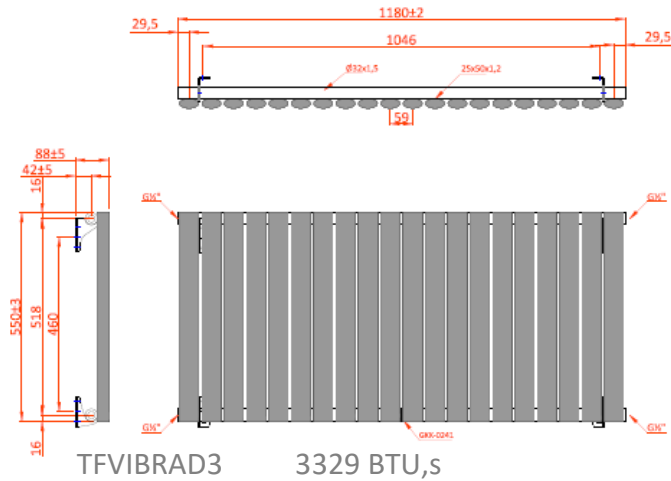

VIBRANCE RADIATOR DIMENSIONS & BTU OUTPUTS