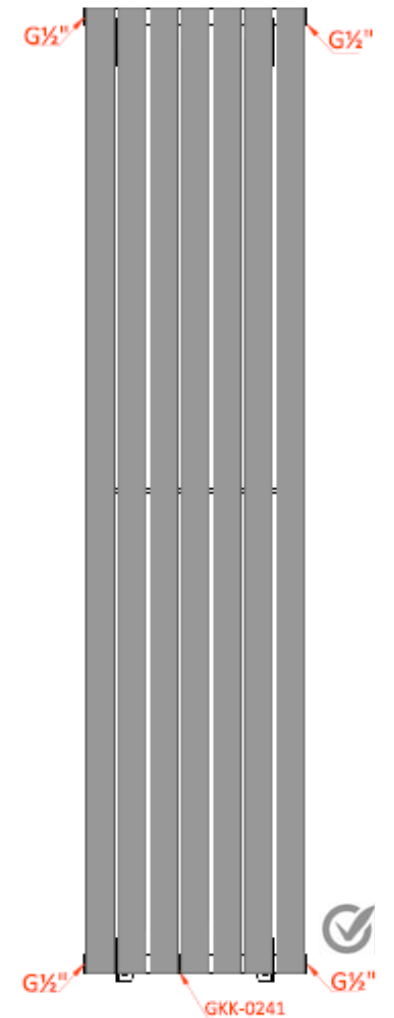

VIBRANCE RADIATOR DIMENSIONS & BTU OUTPUTS

SEPERATOR GKK-0241

GKK-0241