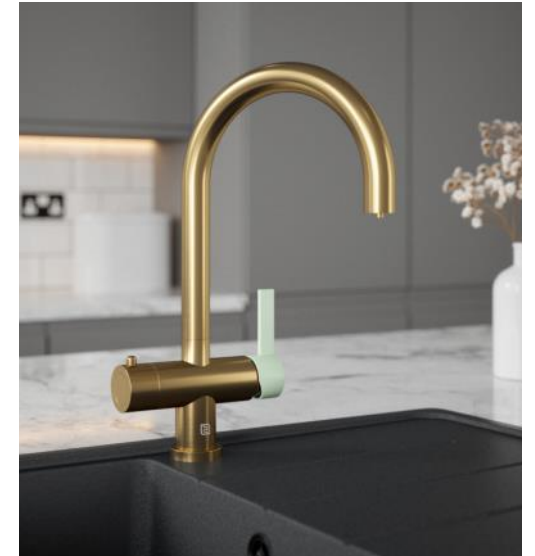

# BRUSHED BRASS

TFHOTTAP15—BLACK

Brushed Brass & Vanto Black Handle

TFHOTTAP15—IVORY

Brushed Brass & Ivory Handle

TFHOTTAP15—BLUE

Brushed Brass & Pastel Blue Handle

TFHOTTAP15—MINT