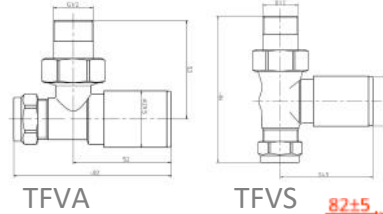

VIBRANCE RADIATOR DIMENSIONS & BTU OUTPUTS