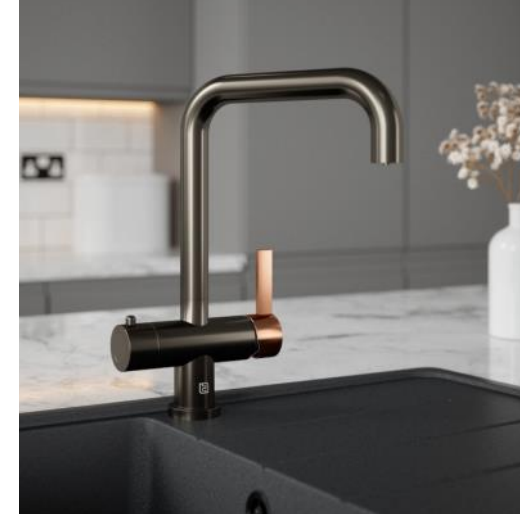

TFHOTTAP7—COPPER

Gun Metal & Brushed Copper Handle