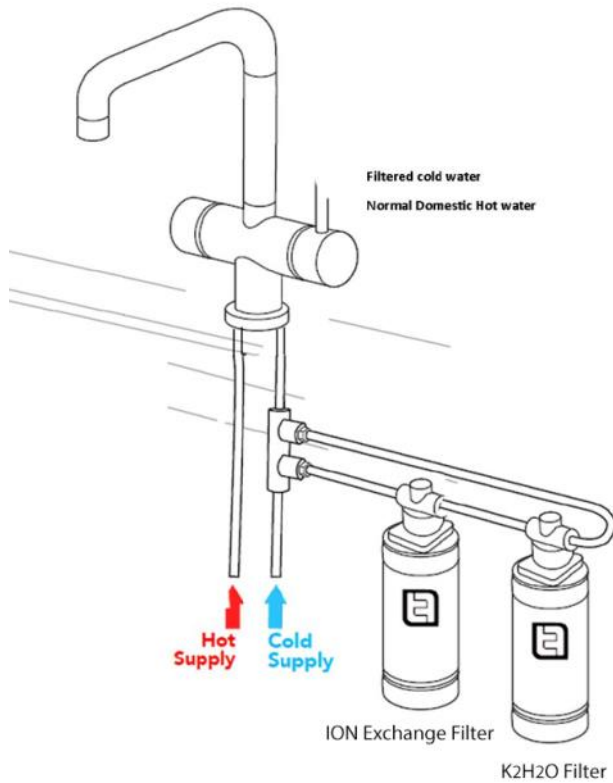

Water Quality Map for The UK

Key

- Soft to moderately soft water area
- Medium to moderately hard water area
- Hard to very hard water area