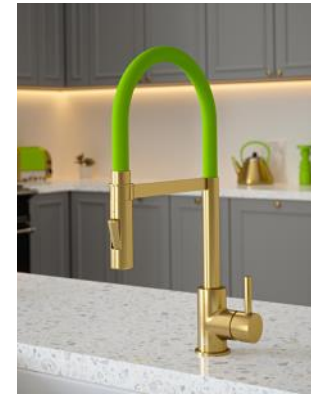

TFVTSBB-GREEN
Brushed Brass & Green Tea