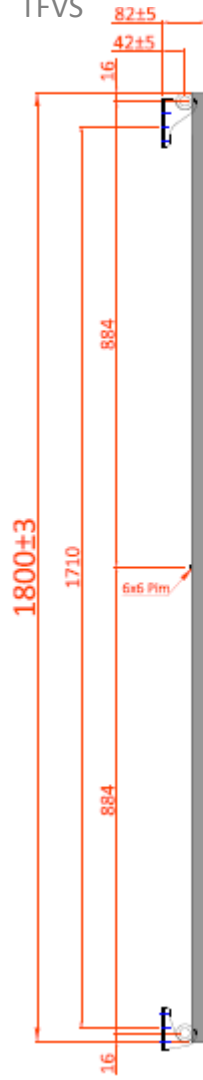

VIBRANCE RADIATOR DIMENSIONS & BTU OUTPUTS