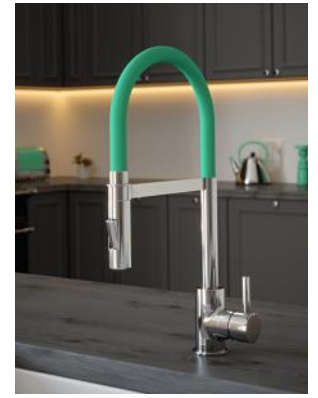

TFVTSCP-GREEN
Chrome & Green Tea