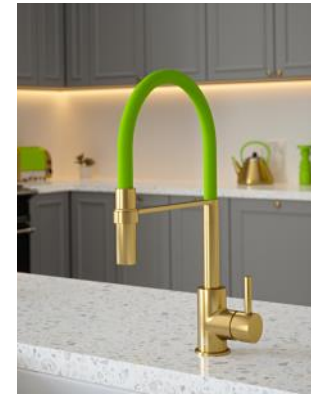

TFVIBTUBE BB-GREEN
Brushed Brass & Green Tea