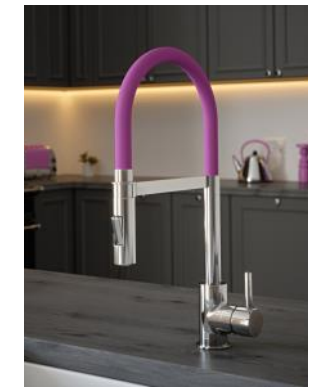

TFVTSCP-MUL
Chrome & Mulberry Wine