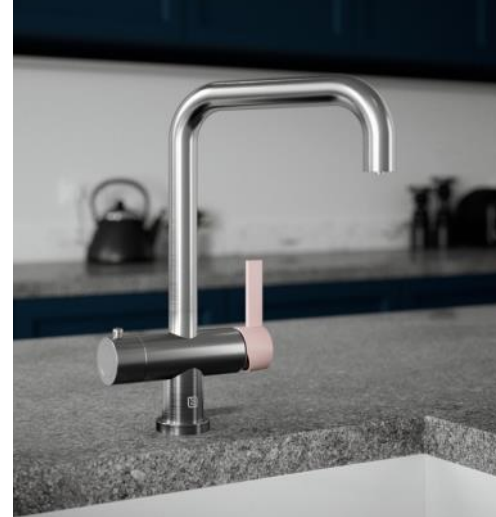

TFHOTTAP9—PINK

Brushed Steel & Candy Pink Handle