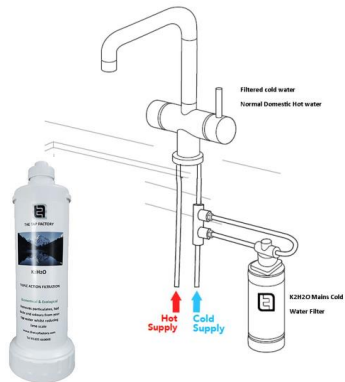

**TFBTSCOP-MUL**  
Brushed Copper & Mulberry

**TFVIBTUBECOP –BLACK**

RRP **£199**

**Brushed Copper & Black Velvet Finish**

**TFK2H2O Filter Kit RRP £119**

**VIBRANCE TUBE**

**TFVIBTUBECOP-IVORY**  
Copper & Bone Ivory