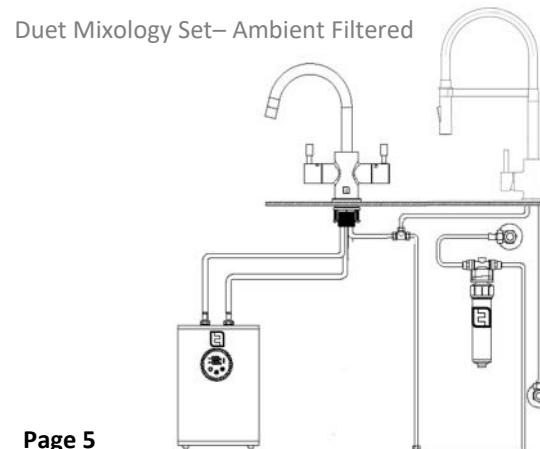

TFMIXNK- GREEN TEA  
Brushed Nickel & Green Tea

TFMIXNK-ORANGE ZEST  
Brushed Nickel & Orange Zest

Duet Mixology Set– With Chiller

Duet Mixology Set– Ambient Filtered

Switch to  
spray Flow

Switch to  
aerated