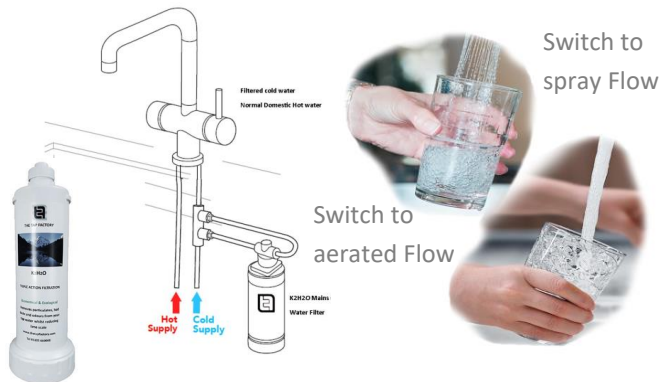

VIBRANCE SPRAY

RRP £249

Brushed Nickel & Black Velvet Finish

TFK2H2O Filter Kit RRP £119