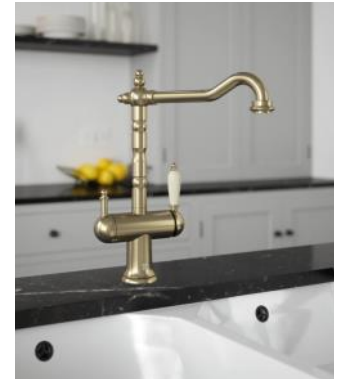

TFHOTTAP16-IVORY
Brushed Brass & Ivory