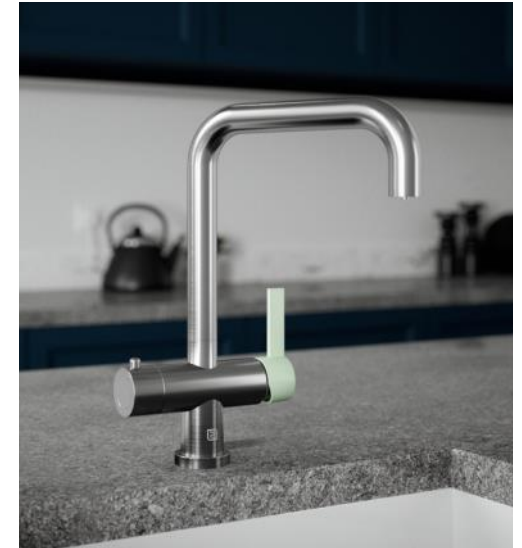

TFHOTTAP9—MINT

Brushed Steel & Peppermint Handle