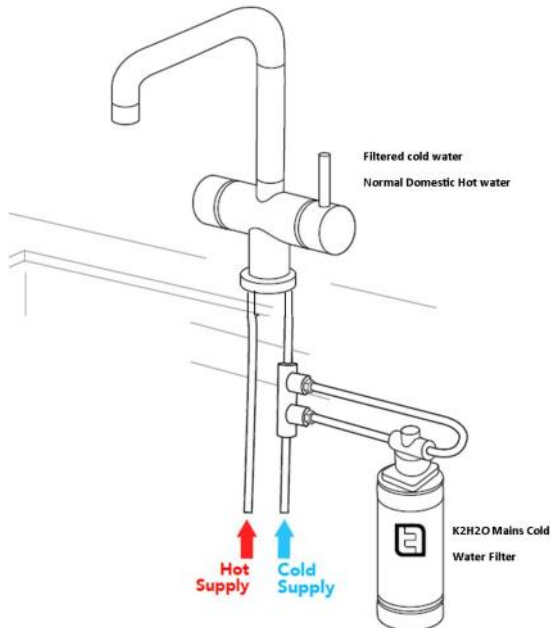

“ Give your body the water it deserves”

- Removes chlorine
- Reduces lime scale
- Improves odour
- Improves taste
- Stops 10 micron bead
- Removes organic matter
- Removes heavy metals