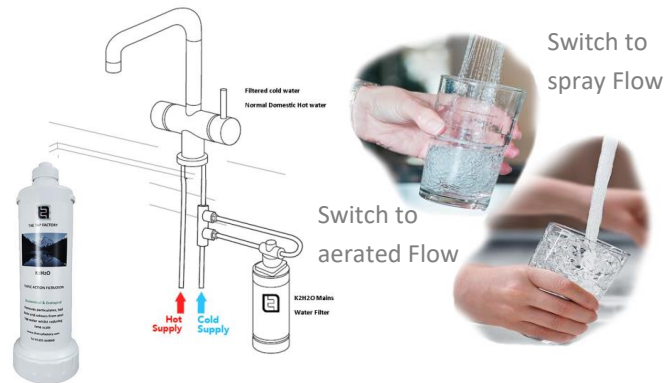

**TFVTSNK—GREY**  
Brushed Nickel & Blade Grey

**TFVTSNK-AQUA**  
Brushed Nickel & Aqua Sea

**TFVTSNK-MUL**  
Brushed Nickel & Mulberry

**TFVTSBB –BLACK**

RRP **£249**

**Brushed Brass & Black Velvet Finish**