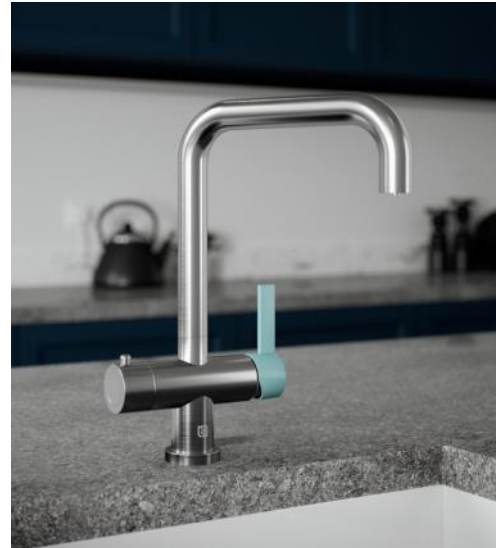

Not only can you enjoy steaming hot water on demand but you can also enjoy delicious cold filtered drinking water on tap.

TFHOTTAP9—BLACK

Brushed Steel & Vanto Black Handle

TFHOTTAP9—GREEN

Brushed Steel & Citrus Green Handle