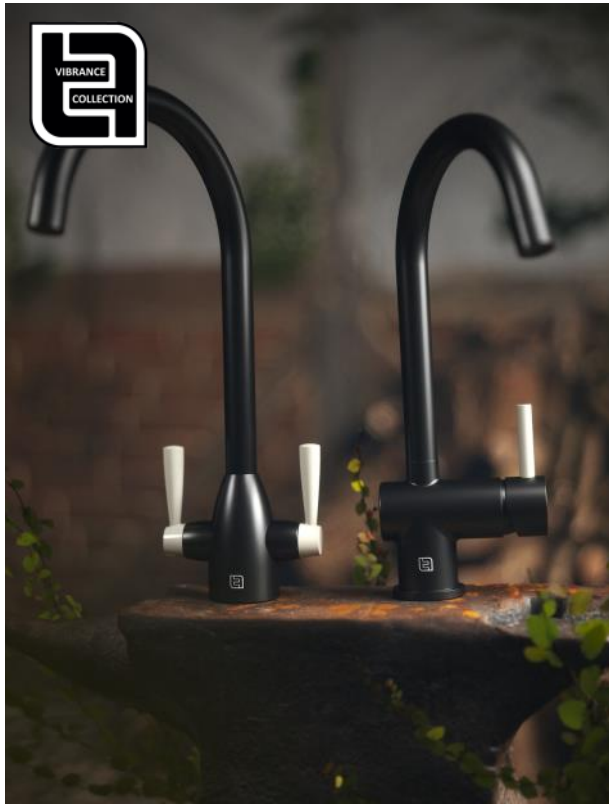

TFVIBTAP1COP-NICKEL  
Copper & Nickel

TFVIBTAP1COP-PINK  
Copper & Candy Pink

**TFVIBTAP1BK –IVORY**  
Vanto Black & Ivory Finish

RRP £199

**VIBRANCE SOLO**

**TFVIBTAP30**  
Vanto Black & Full Copper

**TFVIBTAP1BK-COPPER**  
Vanto Black & Copper