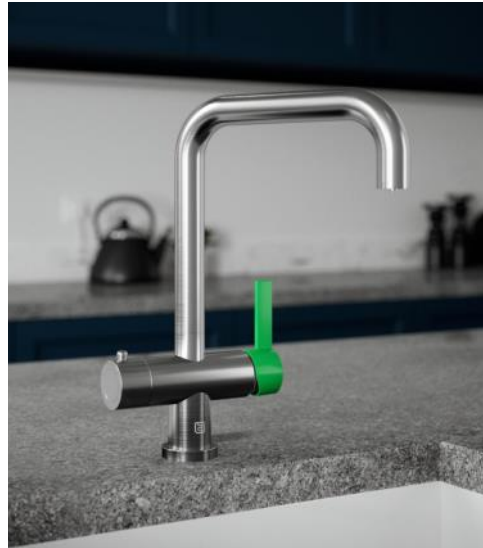

## Twist 4 in 1 Hot Tap

Enjoy your perfect cuppa with this stunning looking hot tap finished in Brushed Steel . The Milo tap delivers hot water between 75c –98c which covers all the main brewing temperatures from hot chocolate, green teas, coffee and black tea blends.

Not only can you enjoy steaming hot water on demand but you can also enjoy delicious cold filtered drinking water on tap.

TFHOTTAP9—BLACK

Brushed Steel & Vanto Black Handle

TFHOTTAP9—GREEN

Brushed Steel & Citrus Green Handle