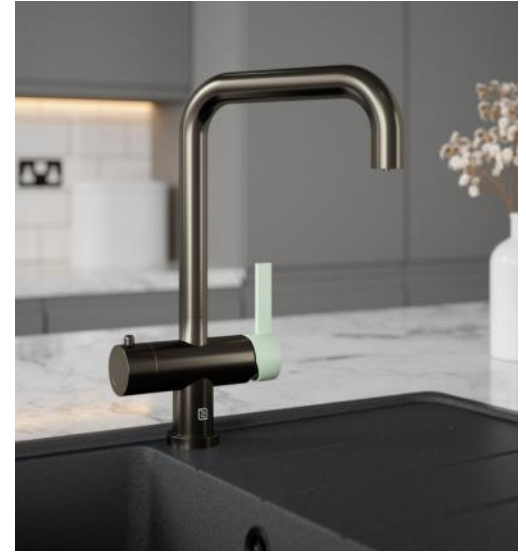

TFHOTTAP7—MINT

Gun Metal & Peppermint Handle