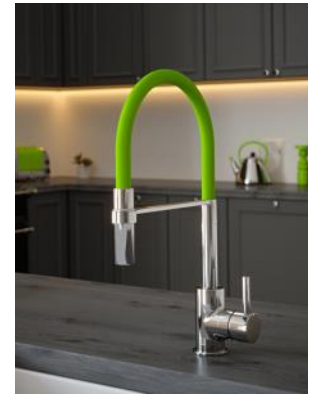

TFVIBTUBECP-GREEN
Chrome & Green Tea