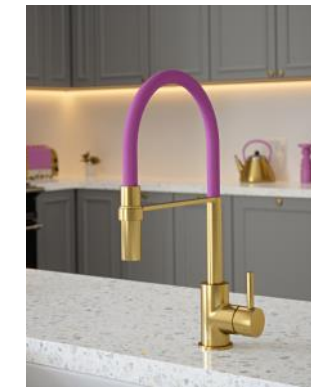

TFVIBTUBE BB-MUL
Brushed Brass & Mulberry Wine